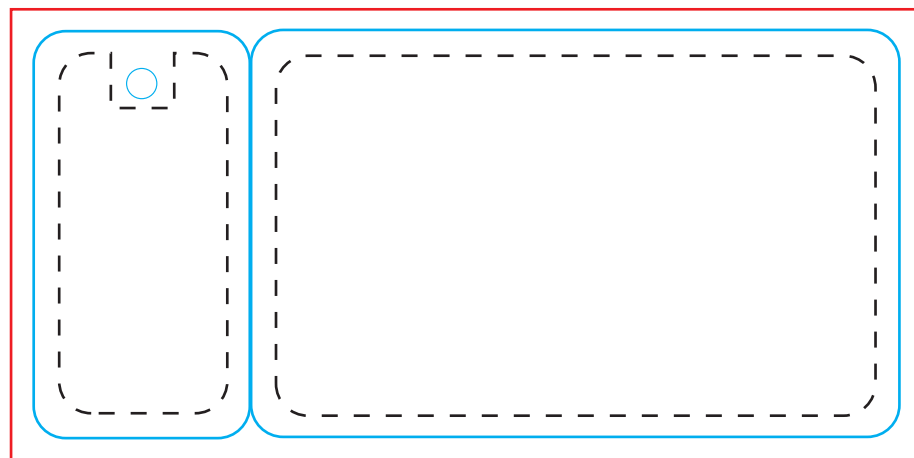

# Card Plus 1 Key Tag Size: 114.5mmx54mm

OVERALL BLEED DIMENSIONS: 121x60mm  
FINISHED DIMENSIONS: 114.5mmx54mm

If a picture or colored area touch the edges of the card  
please extend them to form the bleed.

FRONT

BACK